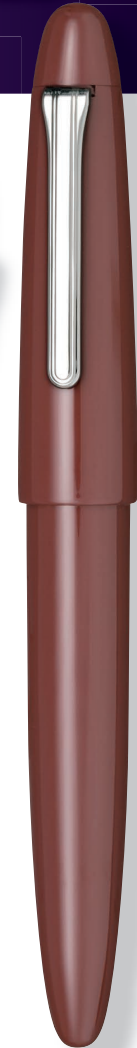

*The natural wood grain and color will be different for each pen.

*Available with Naginata-Togi nib.